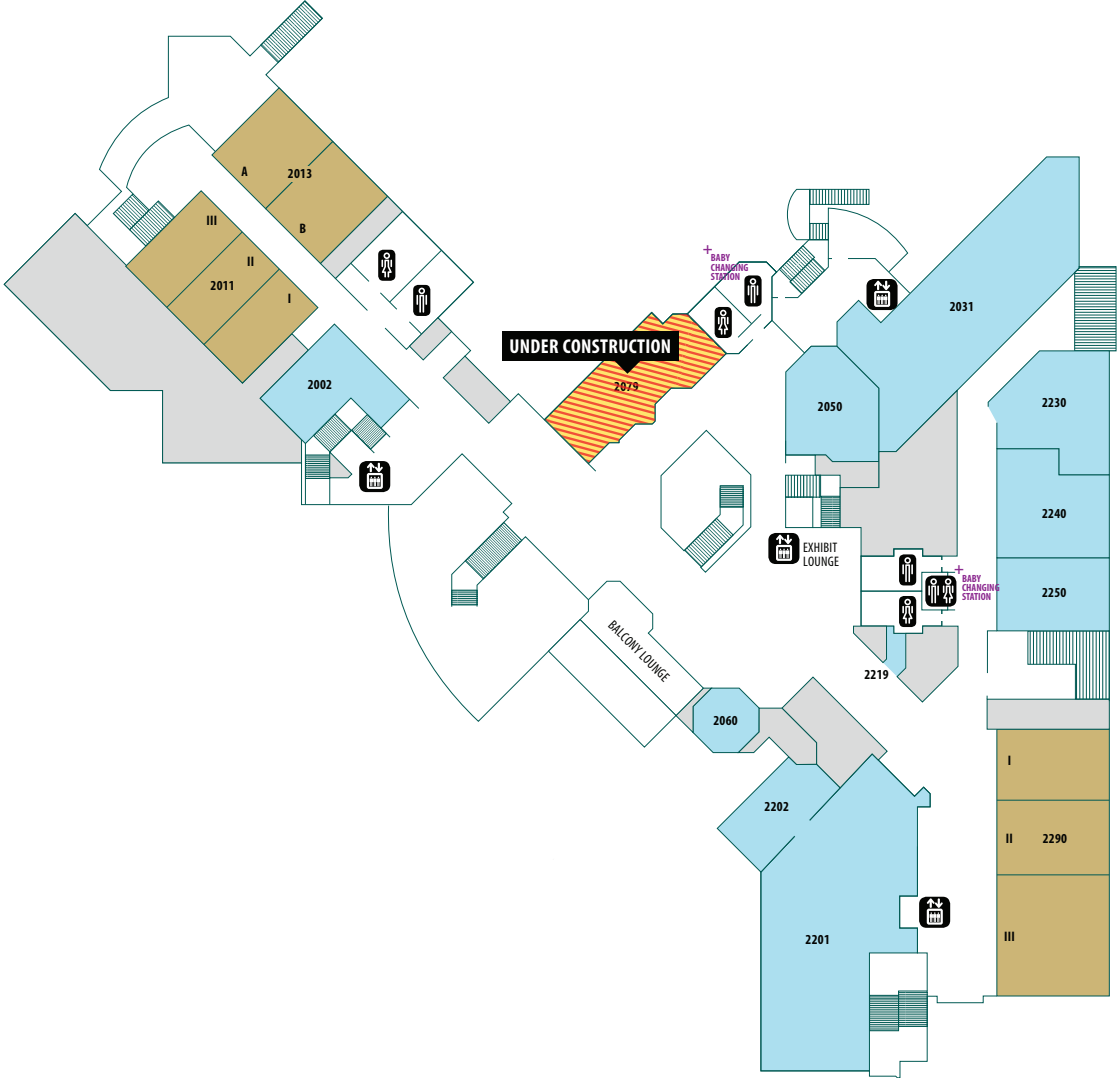

2ND FLOOR

EVENT SPACES

- COTTONWOOD SUITE: 2290
- COTTONWOOD I: 2290-1
- COTTONWOOD II: 2290-2
- COTTONWOOD III: 2290-3

- FOREST SUITE: 2013
- WALNUT ROOM: 2013A
- OAK ROOM: 2013 B

- ORCHARD SUITE: 2011
- ORCHARD I: 2011-1
- ORCHARD II: 2011-2
- ORCHARD III: 2011-3

PROGRAMS & SERVICES

- COMPUTER LOUNGE: 2060
- EVENT SERVICES: 2240
- FIREPLACE LOUNGE: 2050
- FOOTWASH STATION: 2219
- MEDITATION ROOM: 2202
- NEW STUDENT ORIENTATION: 2230
- NORTH LOUNGE: 2201
- STUDENT ORGS & LEADERSHIP: 2031
- UNION GALLERY: 2002
- WOMEN'S RESOURCE CENTER: 2250

LOCATED ON THE FIRST FLOOR
INFORMATION DESK

ALL GENDER
 WOMENS RESTROOM
 MENS RESTROOM
 ELEVATOR