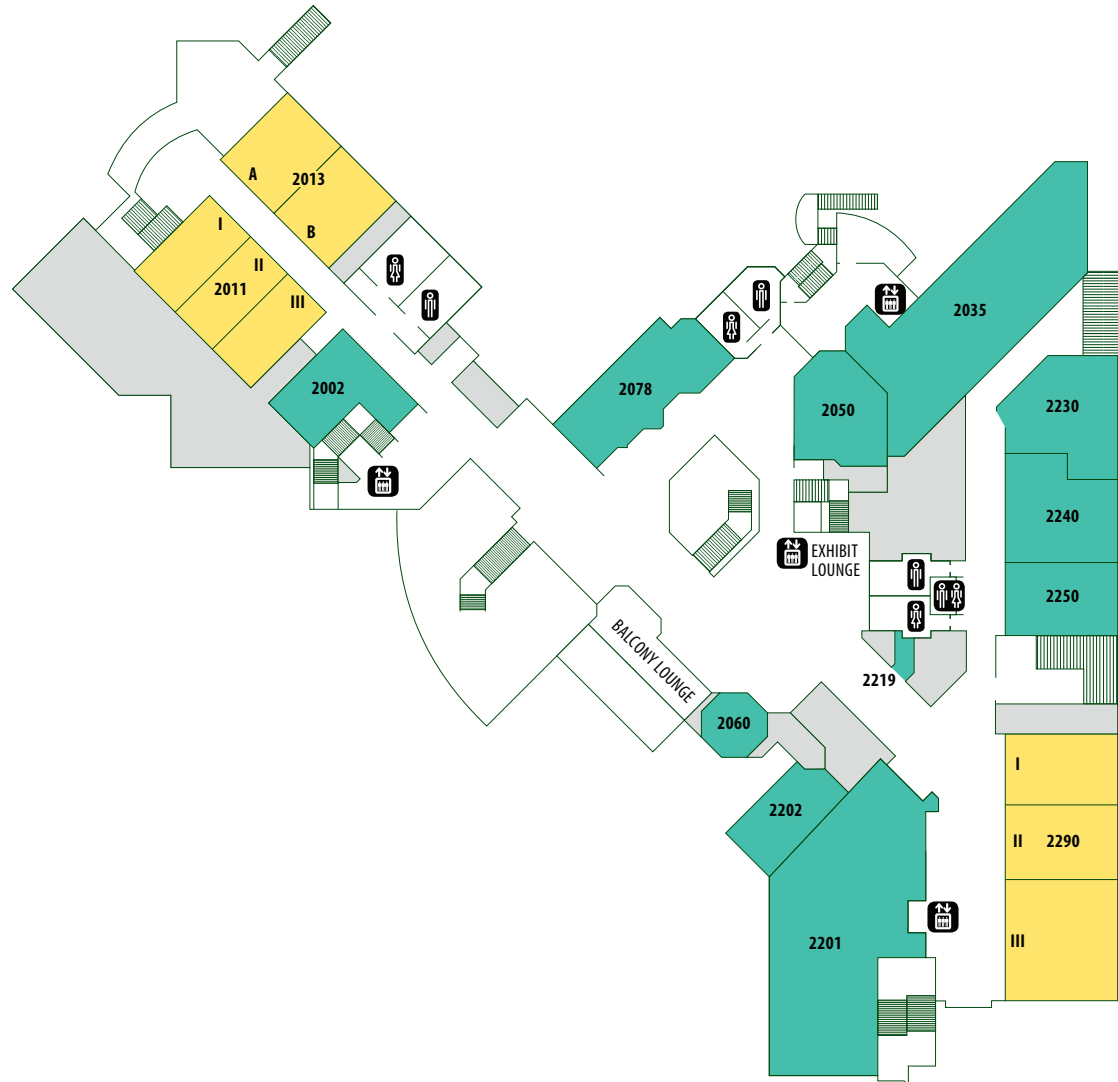

2ND FLOOR

EVENT SPACES

- COTTONWOOD SUITE: 2290**
 - COTTONWOOD I: 2290-1
 - COTTONWOOD II: 2290-2
 - COTTONWOOD III: 2290-3

- FOREST SUITE: 2013**
 - WALNUT ROOM: 2013 A
 - OAK ROOM: 2013 B

- ORCHARD SUITE: 2011**
 - ORCHARD I: 2011-1
 - ORCHARD II: 2011-2
 - ORCHARD III: 2011-3

PROGRAMS & SERVICES

- COMPUTER LOUNGE: 2060**
- DEAN OF STUDENTS: 2230**
- EVENT SERVICES: 2240**
- FIRE PLACE LOUNGE: 2050**
- FOOT WASHING STATION: 2219**
- MEDITATION ROOM: 2202**
- NORTH LOUNGE: 2201**
- STUDENT ORGS & LEADERSHIP: 2035**
- TERMINAL LOUNGE: 2078**
- UNION GALLERY: 2002**
- WOMENS RESOURCE CENTER: 2250**

LOCATED ON THE FIRST FLOOR

INFORMATION DESK

ALL GENDER

WOMENS RESTROOM

MENS RESTROOM

ELEVATOR