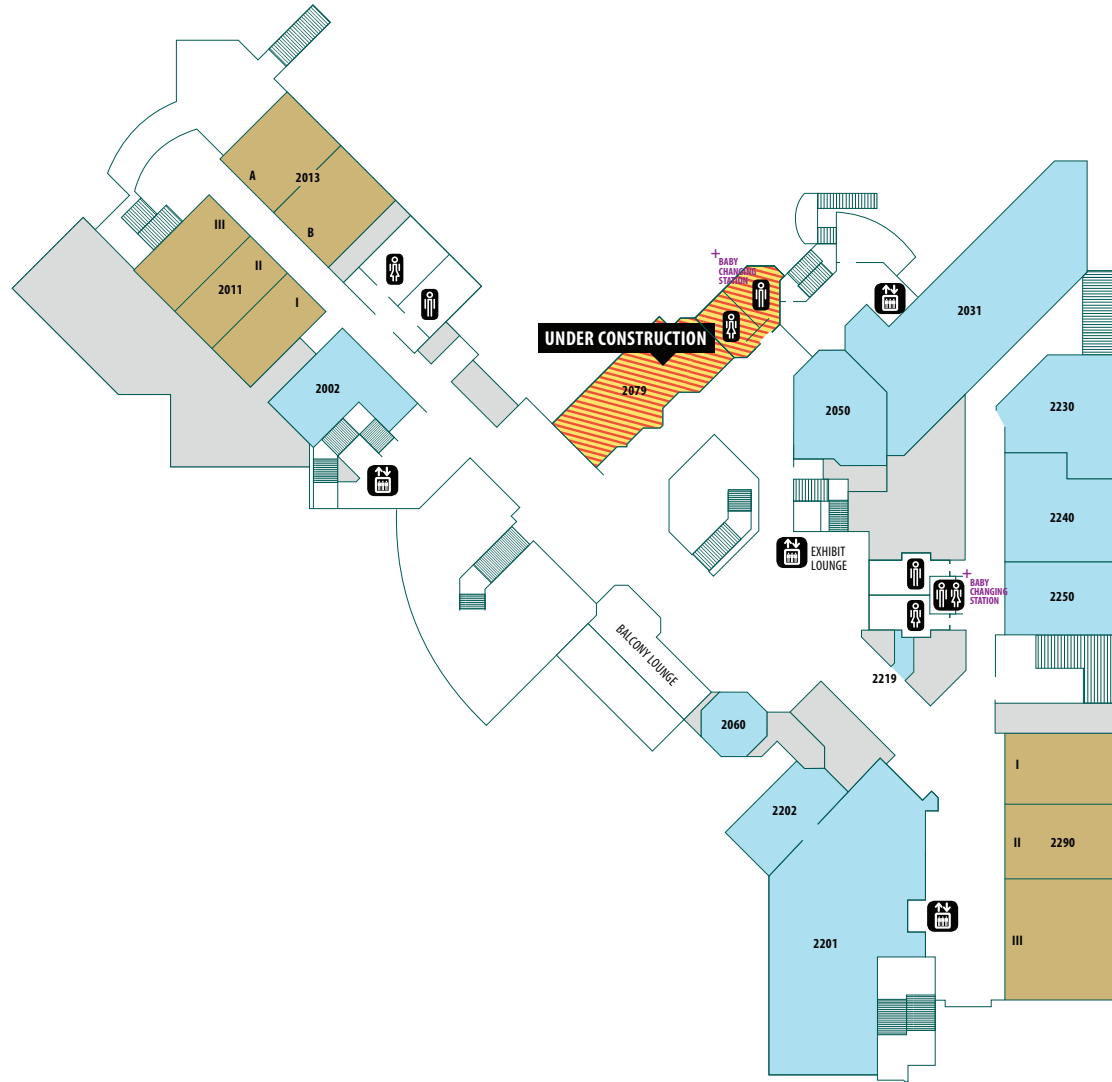

2ND FLOOR

EVENT SPACES

- COTTONWOOD SUITE: 2290
- COTTONWOOD I: 2290-1
- COTTONWOOD II: 2290-2
- COTTONWOOD III: 2290-3

- FOREST SUITE: 2013
- WALNUT ROOM: 2013A
- OAK ROOM: 2013 B

- ORCHARD SUITE: 2011
- ORCHARD I: 2011-1
- ORCHARD II: 2011-2
- ORCHARD III: 2011-3

PROGRAMS & SERVICES

- COMPUTER LOUNGE: 2060
- EVENT SERVICES: 2240
- FIREPLACE LOUNGE: 2050
- FOOTWASH STATION: 2219
- MEDITATION ROOM: 2202
- NORTH LOUNGE: 2201
- PARENTS & FAMILIES PROGRAM: 2250
- PRIDE CENTER: 2230
- STUDENT ORGS & LEADERSHIP: 2031
- UNION GALLERY: 2002
- WOMEN'S RESOURCE CENTER: 2250

LOCATED ON THE FIRST FLOOR
INFORMATION DESK

ALL GENDER

WOMENS RESTROOM

MENS RESTROOM

ELEVATOR