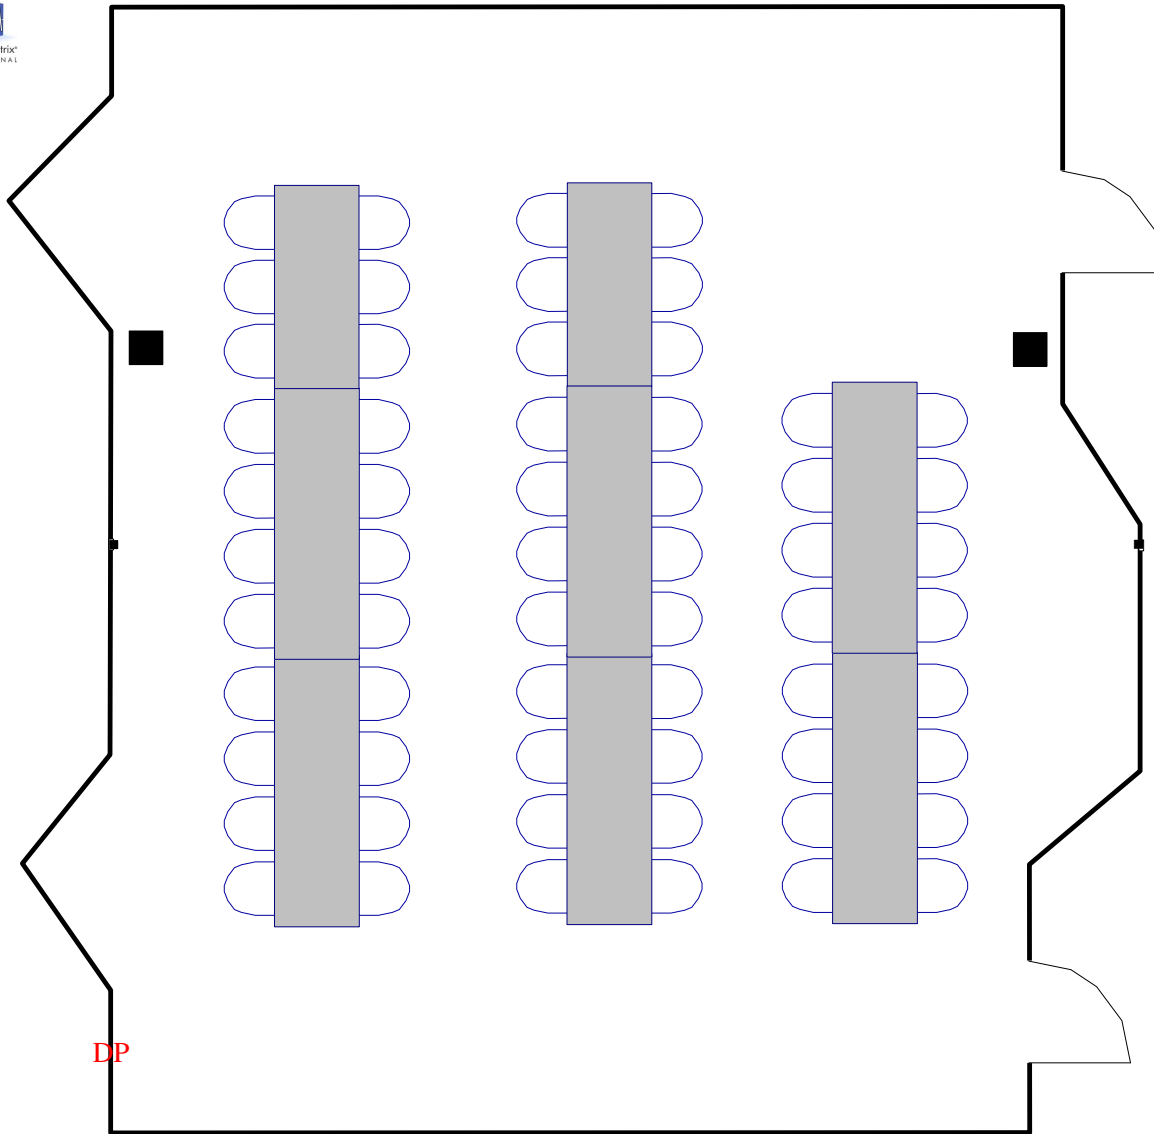

CALIFORNIA SUITE: Standard Set-Up Banquet (60)

DP