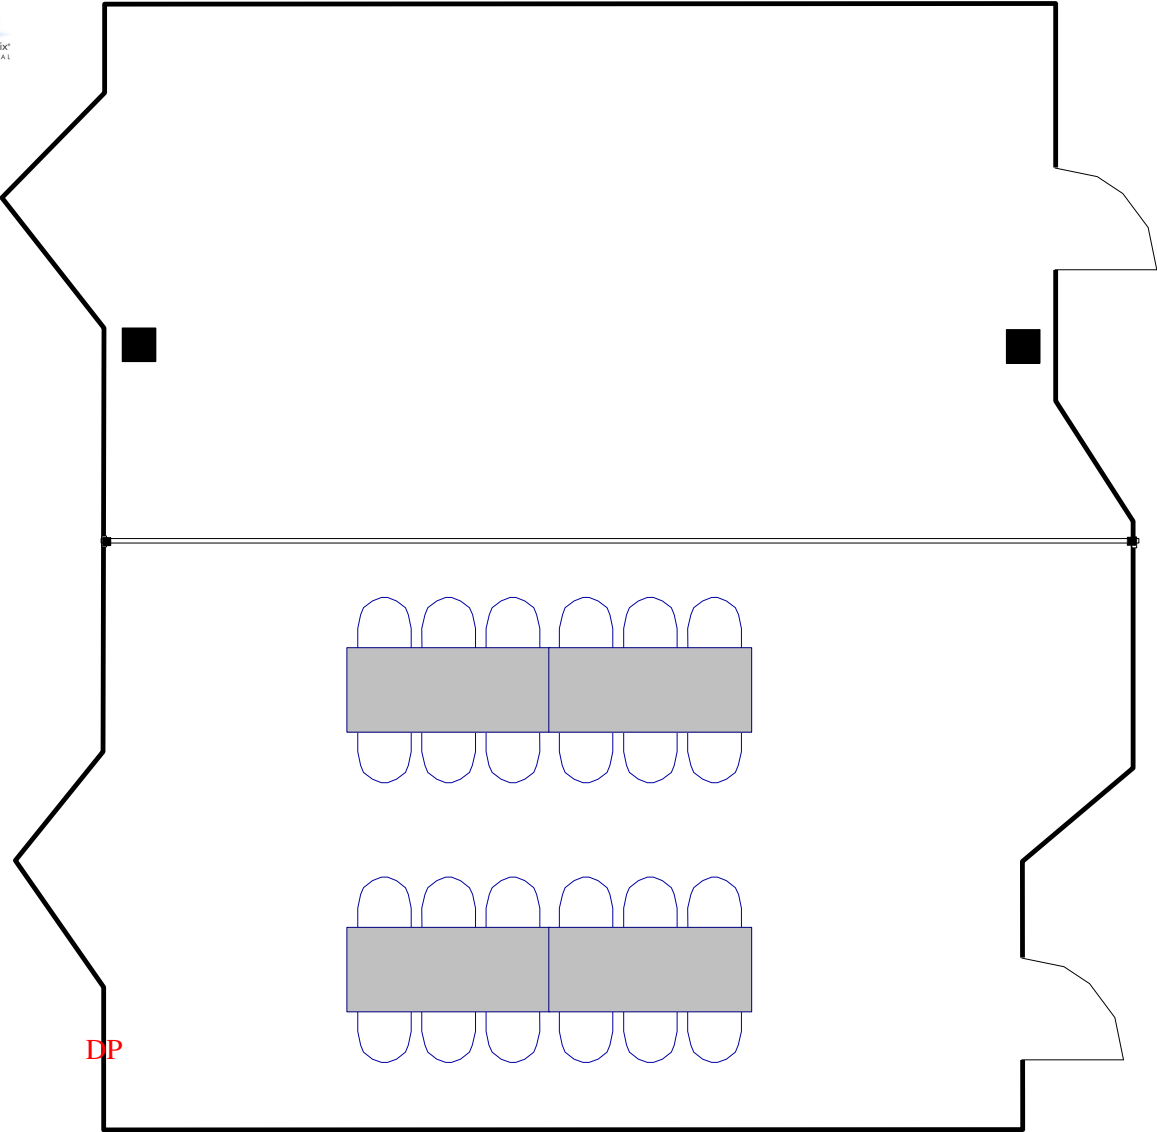

COASTAL ROOM: Standard Set-Up Banquet (24)

DP