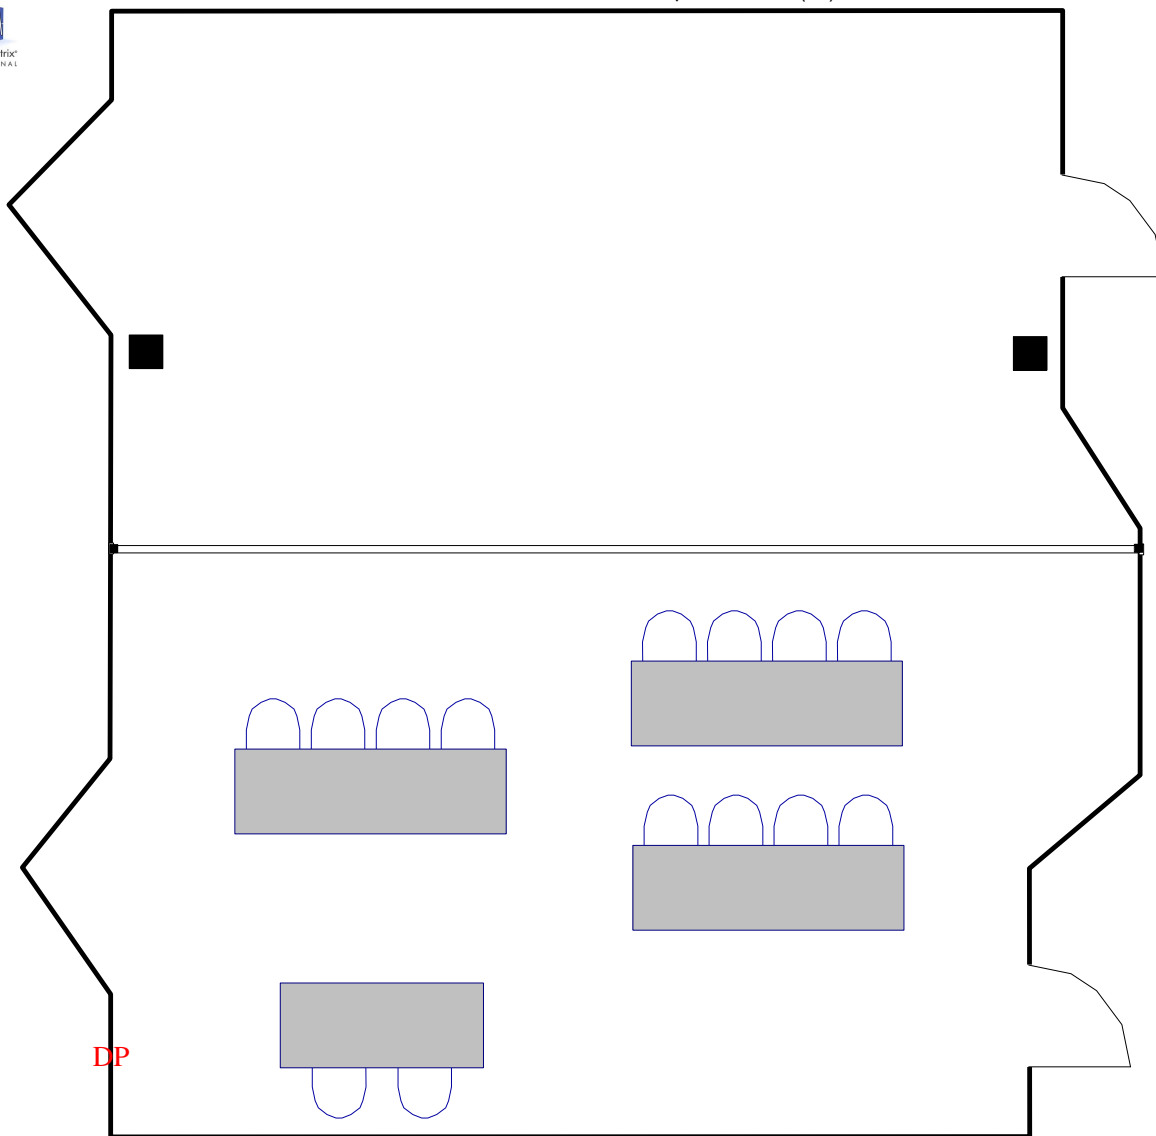

COASTAL ROOM: Standard Set-Up Classroom (12)

DP