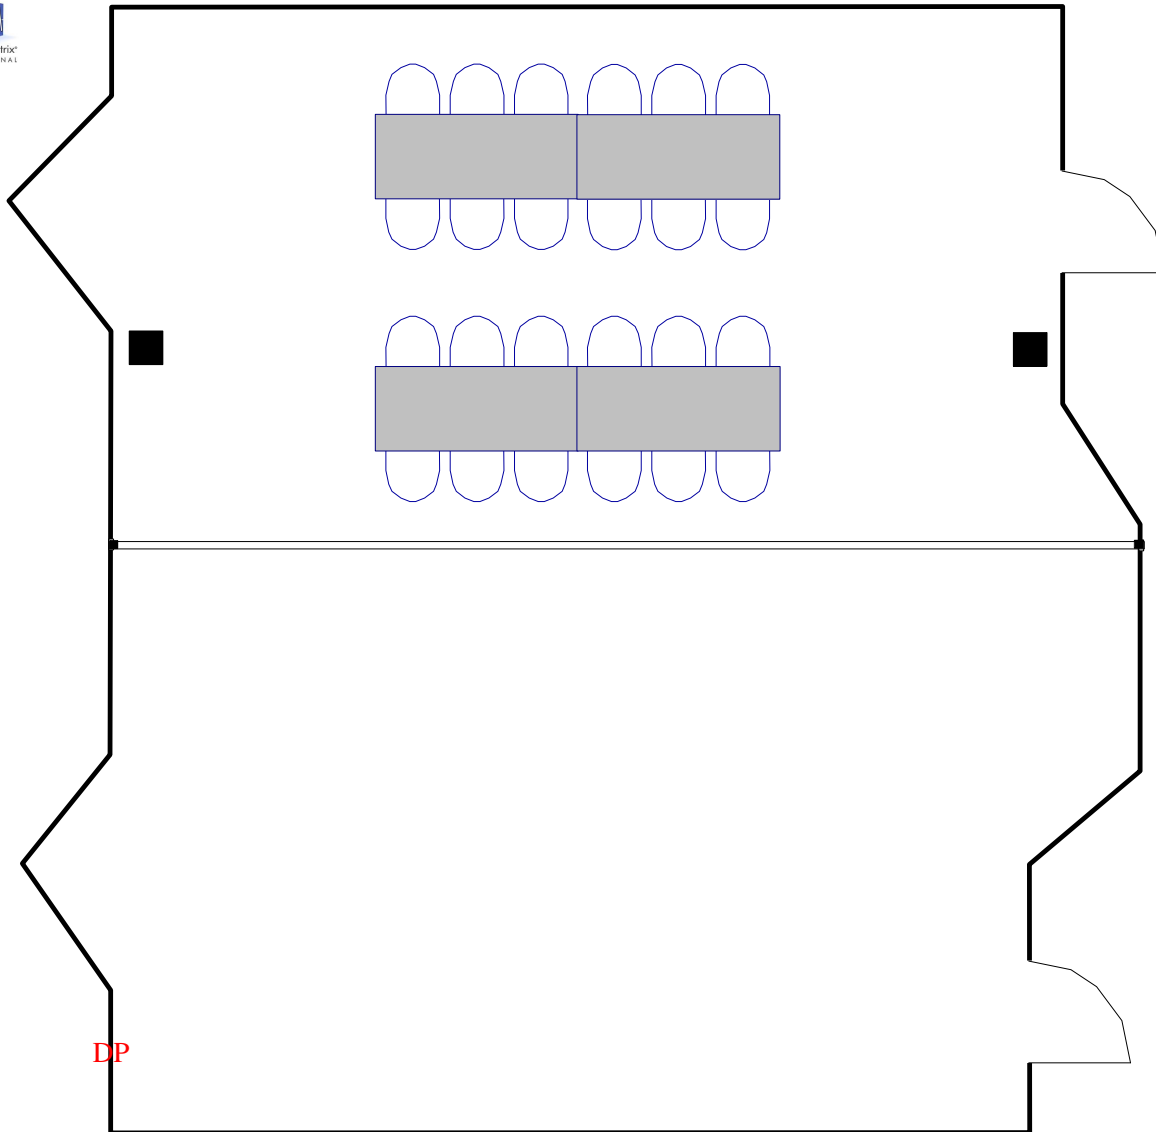

MOUNTAIN ROOM: Standard Set-Up Banquet (24)

DP