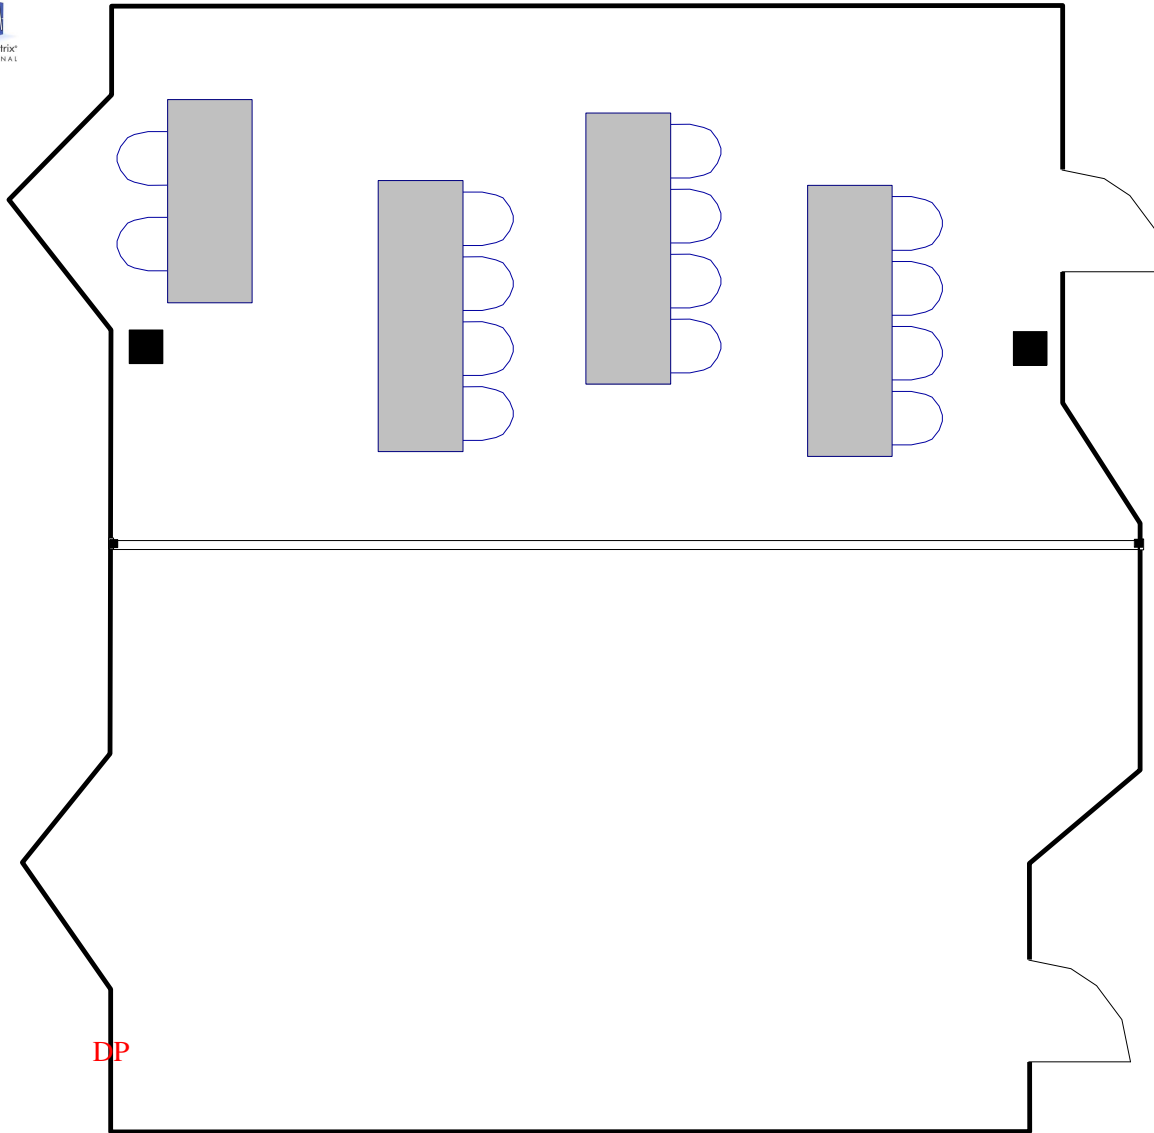

MOUNTAIN ROOM: Standard Set-Up Classroom (12)

DP